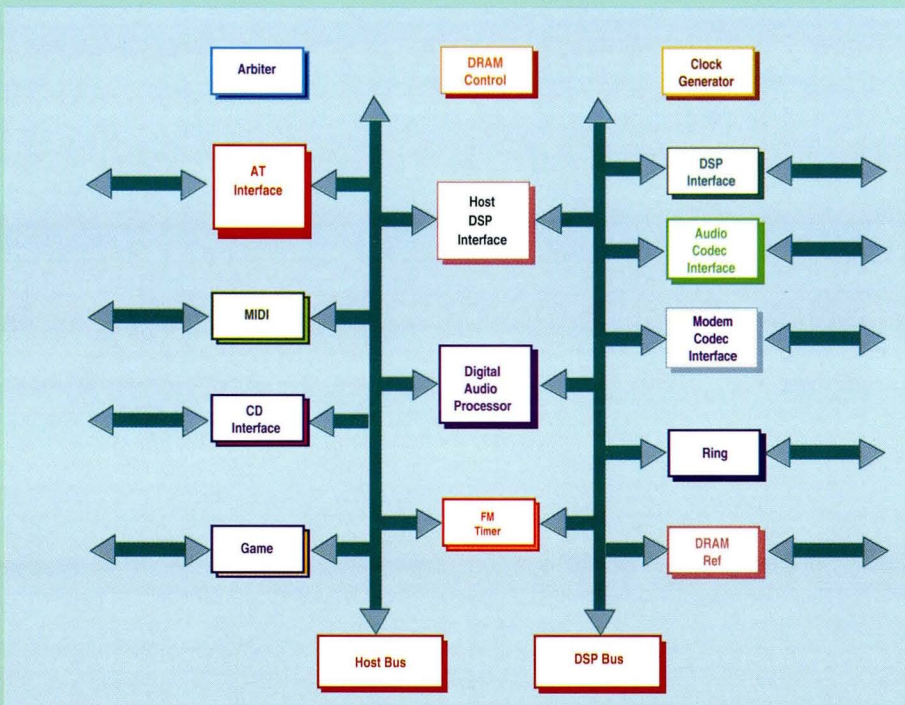

### CD-ROM

- Sony, Panasonic, Mitsumi and IDE interface

### Others

- Game port

**OPTi's MAC32:**

**The cost-effective multimedia solution for PCs.**